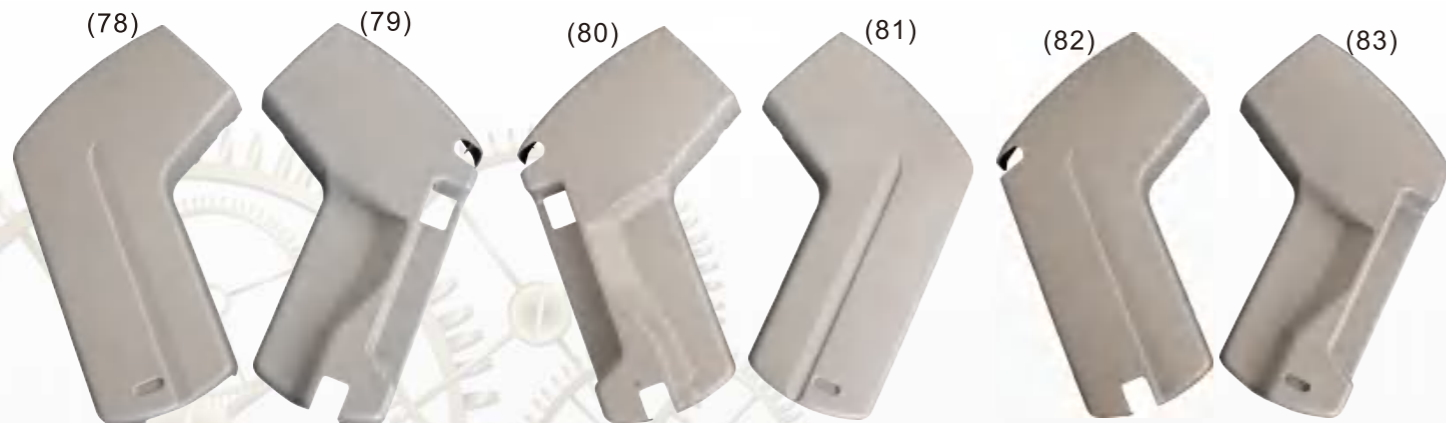

Cab Interiors

For SUMITOMO / JCB:

Cab Interiors

**For Sumitomo / Case:
SH200A5**

For KATO:

Cab Interiors

For Caterpillar:

CAT 320C