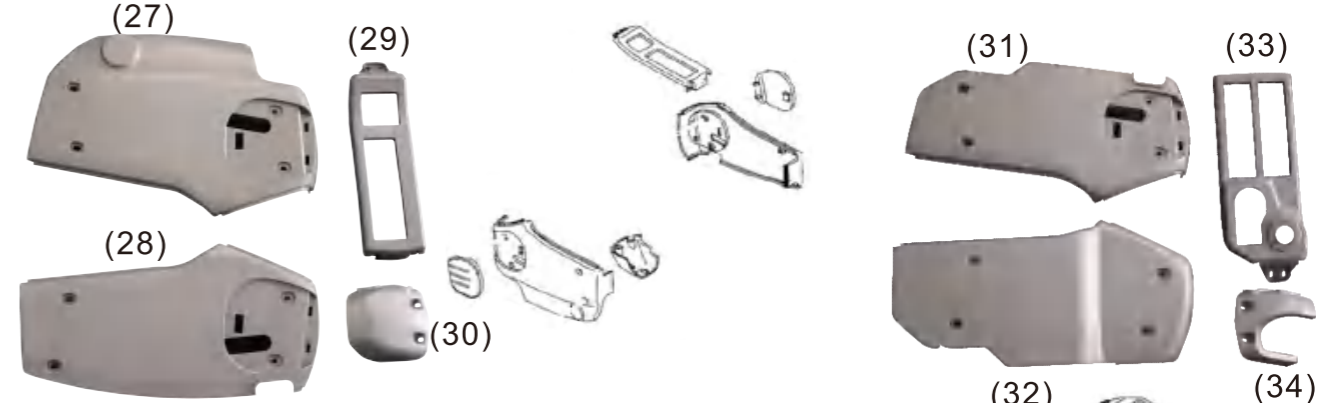

Cab Interiors

For HITACHI EX: