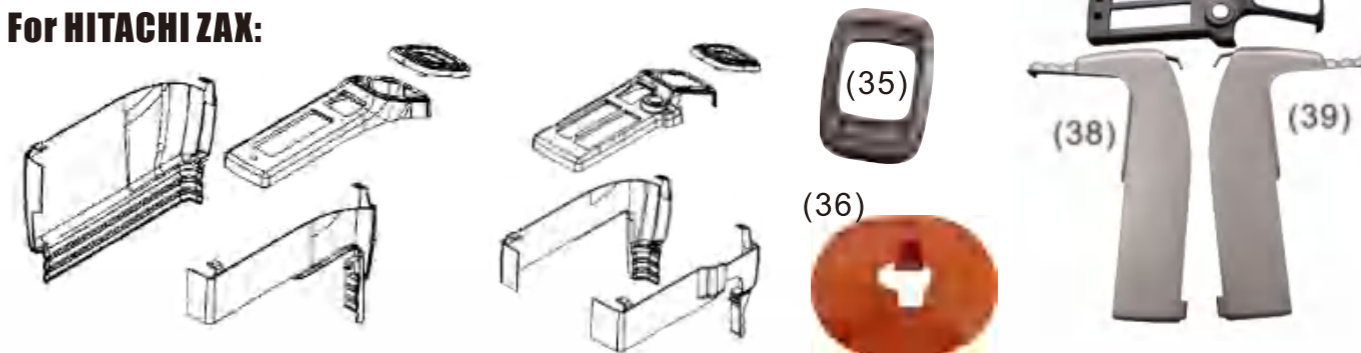

For HITACHI ZAX: