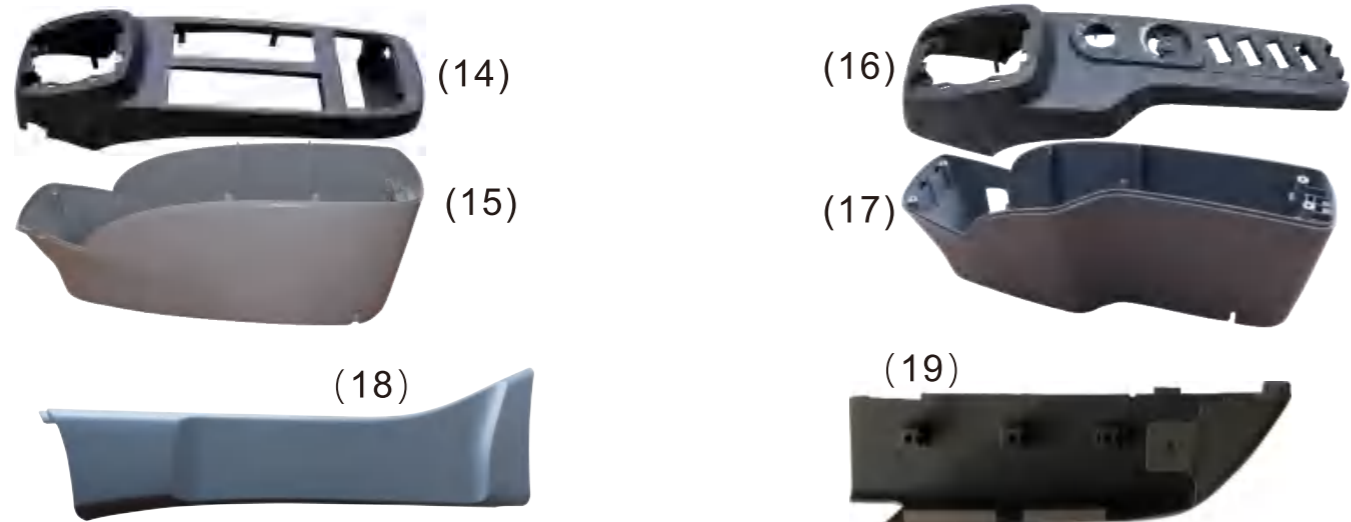

Cab Interiors

For KOMATSU PC-7:

No.	YNF Code	Description
(14)	YNF13416	22U-43-22210 COVER (L.H.)
(15)	YNF00228	22U-43-22310 COVER (L.H.)
(16)	YNF13417	20U-43-23140 COVER (R.H.)
(17)	YNF13418	22U-43-23230 COVER (R.H.)
(18)	YNF13419	20Y-54-65230 COVER
(19)	YNF02844	20Y-43-31690 COVER
(20)	YNF13420	22U-54-25221 COVER
(21)		COVER
(22)	YNF13422	Lever Ass'y (includes: 01023-60410 SCREW 08037-11425 GROMMET 20Y-43-31513 LEVER 20Y-43-31522 COVER 20Y-43-31611 KNOB 20Y-43-31621 COVER)
(23)	YNF00232	22U-43-21111 PEDAL
(24)	YNF00233	22U-43-21121 PEDAL
(25)	YNF00230	22U-54-25110 FOOTREST
(26)	YNF00231	22U-54-25120 FOOTREST