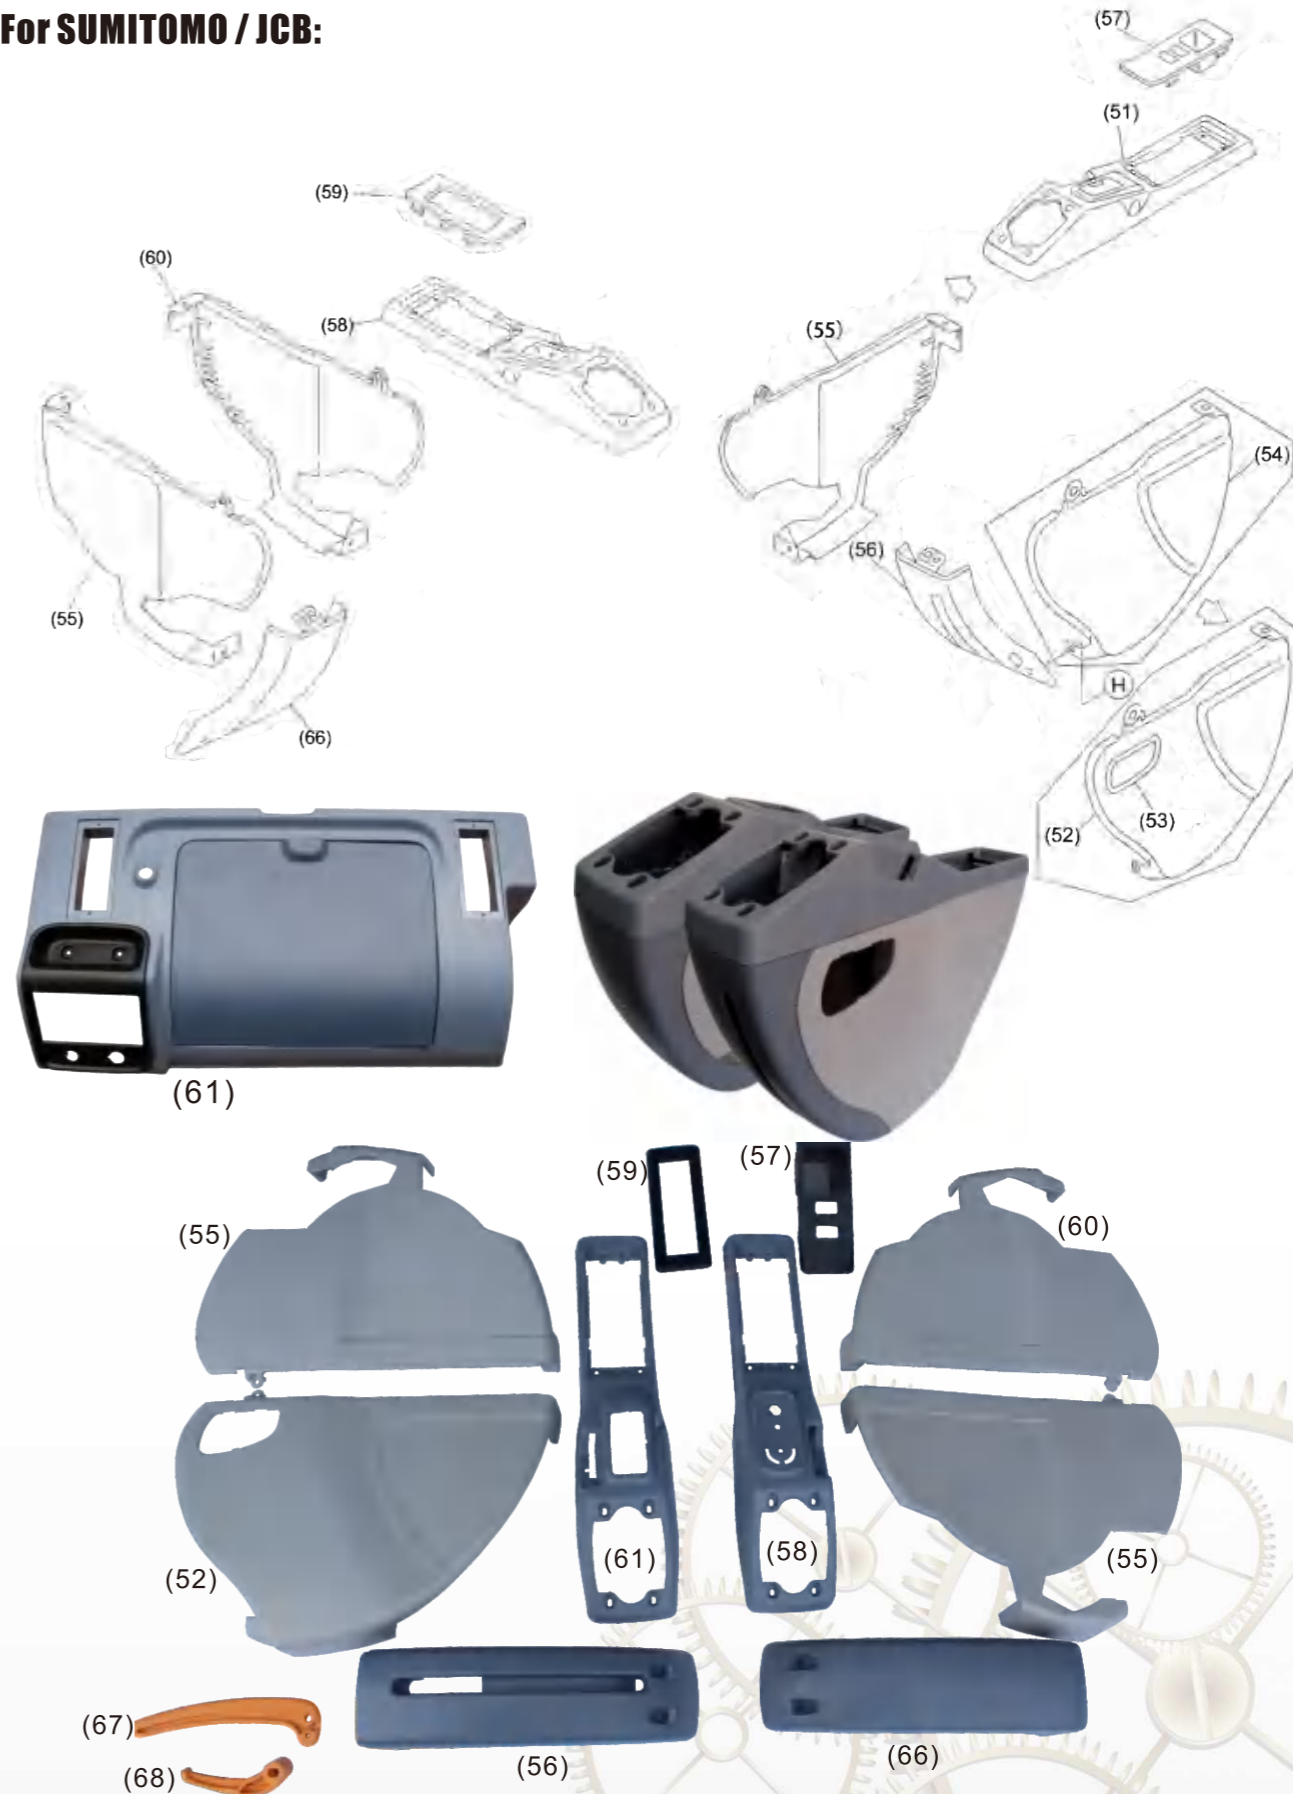

Cab Interiors

For SUMITOMO / JCB: